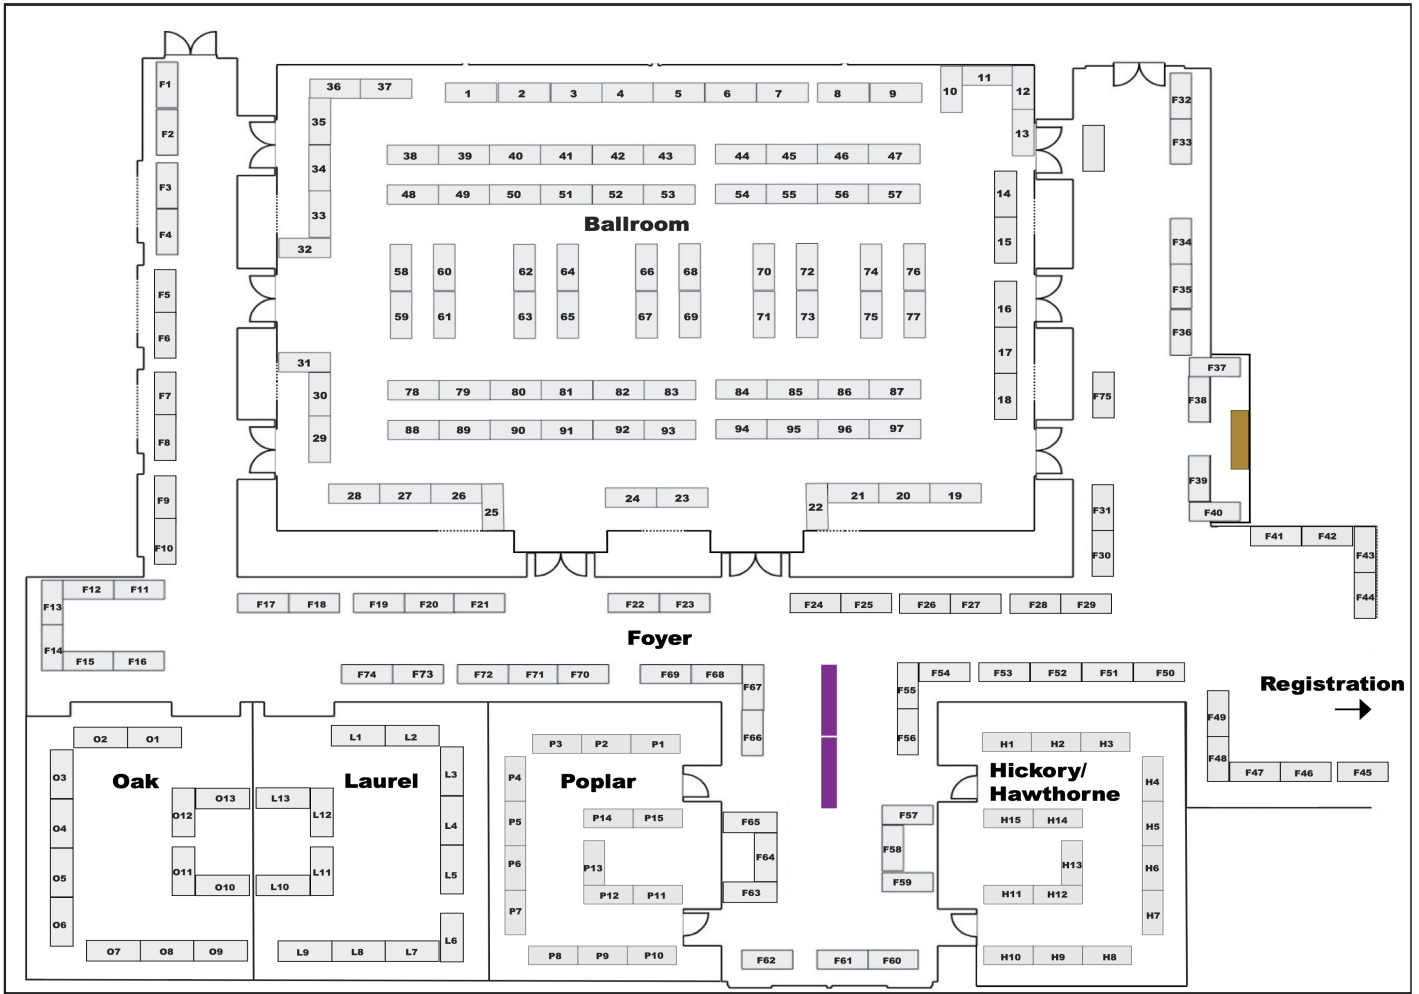

2025 SF Pen Show Map

| Dealer | Room | Table(s) | Type | Dealer | Room | Table(s) | Type |
|---|------------------------|----------|-----------------------|---------------------------------------|------------------------|----------|-----------------------|
| A thousand words - HumbleBee Stationery | Hickory/Hawthorne Room | H11 | Stationery | Matthew's Nibwork | Foyer | F5 | Nib Grinder |
| Aesthetic Bay | Foyer | F24-F25 | Retailer | Mayfair Pens | Oak Room | O8 | Maker |
| All in the Nib | Foyer | F3 | Nib Grinder | Michael's Fatboy Pens | Main Ballroom | 48 | Maker |
| Amarillo Stationery | Poplar Room | P11 | Stationery | Midnight Pens | Main Ballroom | 78 | Vintage |
| Arteflex Wax | Hickory/Hawthorne Room | H5 | Accessories | Mike Lee | Poplar Room | P4 | Vintage |
| bechori | Laurel Room | L6 | Calligrapher | Miroslav Tischler - Penkala | Main Ballroom | 93 | Vintage |
| Blick Art Materials | Foyer | F1-F2 | Stationery | Musubi | Foyer | F41-F44 | Stationery |
| Bob Nurin | Foyer | F61 | Vintage | Nagahara | Foyer | F4 | Nib Grinder |
| Brule Force Pens | Main Ballroom | 53 | Maker | Nagasawa | Main Ballroom | 74-75 | Retailer |
| Bungubox | Laurel Room | L12-L13 | Retailer | Nahvalur&Omas | Main Ballroom | 70-73 | Retailer |
| Capitol Pen Co | Main Ballroom | 41 | Maker | Opus Cineris | Main Ballroom | 15 | Nib Grinder |
| Carolina Pen Co. | Main Ballroom | 55 | Maker | Osman Sumer | Main Ballroom | F22 | Vintage |
| Chartpak | Foyer | F22-F23 | Distributor | Osprey Pens | Poplar Room | O2 | Maker |
| Cole's of London | Main Ballroom | 9-Aug | Distributor | Paper Treats | Hickory/Hawthorne Room | H4 | Stationery |
| Crazy Alan's Emporium | Main Ballroom | 76-77 | Vintage | Paper Wants a Pen | Foyer | F60 | Vintage |
| Cumrow Bookbinding & Leatherwork | Foyer | F54-F56 | Stationery | Parker | Foyer | F57-F59 | Retailer |
| Custom Nib Studio | Foyer | F6 | Nib Grinder | Pauli Erano | Main Ballroom | 86 | Vintage |
| Danny Adams | Main Ballroom | 80 | Vintage | Pen Kingdom (Dmitry) | Main Ballroom | 89 | Vintage |
| David Issacson | Main Ballroom | 87 | Vintage | Pen Realm | Foyer | F9-F10 | Nib Grinder, Retailer |
| Dayne Nix | Oak Room | 84-85 | Vintage | Pensbury Manor | Foyer | F62 | Retailer, Vintage |
| Deanna Ruiz Woodwork | Oak Room | O4 | Maker | Pentooling (Dale Beebe) | Main Ballroom | 29-31 | Accessories |
| DHReiss-Penworks | Oak Room | O6 | Maker | Peyton Street Pens | Main Ballroom | 16-18 | Retailer, Vintage |
| DrJgear | Main Ballroom | 56 | Maker | Pilot USA | Foyer | F11-F16 | Sponsor, Distributor |
| Drillog | Poplar Room | P10 | Maker | Pinky Elephant | Hickory/Hawthorne Room | H2 | Stationery |
| Drombole's | Foyer | F67-F69 | Sponsor, Retailer | Platinum Pens USA | Main Ballroom | 32-33 | Vintage |
| EBQYA | Foyer | F70 | Stationery | Pleasure of Writing | Foyer | F30-F31 | Retailer |
| Enigma Stationery | Foyer | F37-F40 | Stationery | PLOTTER USA/TRAVELER'S COMPANY USA | Foyer | F32-F36 | Stationery |
| Entropy Ink | Main Ballroom | 44-45 | Retailer, Vintage | Ray Walters (Vintage and Modern Pens) | Main Ballroom | 87 | Vintage |
| Everyday Explorers Co | Foyer | F73 | Stationery | Reytorra | Hickory/Hawthorne Room | H3 | Stationery |
| Faber Castell | Main Ballroom | 54 | Retailer | Rich Lott | Main Ballroom | 91-92 | Vintage |
| Flax Pen To Paper | Main Ballroom | 66-69 | Retailer | Rick Propas | Main Ballroom | 81-82 | Vintage |
| Florian | Main Ballroom | 38 | Retailer, Vintage | Rickshaw | Main Ballroom | 15-22 | Sponsor, Accessories |
| Fountain pen workshop FURUTA | Hickory/Hawthorne Room | H9 | Maker | River City Pen Company | Main Ballroom | 27-28 | Sponsor, Maker |
| Franklin-Christoph | Main Ballroom | 14-5 | Maker | Ryan Krusac | Main Ballroom | 25-26 | Maker |
| Glass Studio Aun | Poplar Room | P6 | Maker | Sailor/Penlux | Foyer | F26-F27 | Retailer |
| Glass Studio Toos | Poplar Room | P3 | Maker | Sakura Dragon | Poplar Room | P5 | Stationery |
| Glassophy | Poplar Room | P8 | Maker | Samal Pens | Laurel Room | P9 | Maker |
| Goby Designs | Hickory/Hawthorne Room | H1 | Stationery | Schon Design | Foyer | F20-F21 | Maker |
| Goldenberg Designs | Oak Room | O1 | Stationery | Scopus Pens | Main Ballroom | 42-43 | Maker |
| Greg Minuskin | Main Ballroom | 98 | Vintage | seV | Laurel Room | L9 | Maker |
| H. Works | Laurel Room | L7 | Maker | Shawn Newton | Foyer | F53 | Maker |
| Hachimonjiya | Laurel Room | L3 | Retailer | Skogsy | Foyer | F72 | Maker |
| Hanabi Glass Studio | Hickory/Hawthorne Room | H15 | Maker | Solarium Pens | Main Ballroom | 52 | Maker |
| Hinze Pens | Main Ballroom | 23-24 | Sponsor, Maker | St. John Pens | Foyer | F28-F29 | Retailer |
| Hira-Woodturner | Poplar Room | P7 | Maker | Stex | Poplar Room | P1 | Maker |
| Hirsch Davis | Main Ballroom | 79 | Vintage | Stidyoagakakan | Main Ballroom | F23 | Maker |
| HoosterPenMan | Oak Room | O5 | Vintage | Shio Art Karuzawa | Hickory/Hawthorne Room | H7-H8 | Maker |
| Indelible Pens | Poplar Room | P2 | Maker | Susan Thom | Main Ballroom | 50 | Vintage |
| Inkyconverters | Hickory/Hawthorne Room | H6 | Stationery | Taccia | Main Ballroom | 5-7 | Sponsor, Distributor |
| JJ Lax Pen Co | Laurel Room | L4 | Nib Grinder | Tamenuri Pens | Main Ballroom | 40 | Maker |
| John Strother | Main Ballroom | 96-97 | Vintage | the Paper Mind | Poplar Room | 39 | Stationery |
| Jowo Shop | Main Ballroom | 62 | Retailer | the Penman | Main Ballroom | 51 | Retailer |
| Karas Kustoms | Main Ballroom | 46-47 | Maker | Thomas Ang | Main Ballroom | 3-Jan | Sponsor, Retailer |
| Kenro | Foyer | F46-F49 | Sponsor, Distributor | Thomas Ang | Foyer | F74 | Nib Grinder |
| Kiwi Inks | Foyer | F45 | Ink | Tokubetsumemori | Laurel Room | L10-L11 | Stationery |
| Koubou setu | Poplar Room | P12-P13 | Maker | Toyooka Craft | Foyer | F17-F18 | Accessories |
| Kuboandlucy Stationery Co | Hickory/Hawthorne Room | H10 | Stationery | Toys from the Altic | Main Ballroom | 13-Oct | Retailer |
| Kyuseido | Foyer | F7-F8 | Nib Grinder, Retailer | Urushi Pen | Foyer | F71 | Retailer |
| Laurel's | Main Ballroom | 4 | Maker | Urushi Studio India | Main Ballroom | 57 | Maker |
| Leonardo | Foyer | F63-F65 | Retailer | Vanness | Oak Room | O10-O13 | Retailer |
| Luxury Brands | Main Ballroom | 34-37 | Sponsor, Distributor | Wajimaya Zanni | Foyer | F52 | Maker |
| Mad Merchantile (Myk Daigle) | Main Ballroom | 94-95 | Vintage | White Bear Pens | Oak Room | O3 | Maker |
| Magna Carta | Main Ballroom | 65 | Maker | Yaching Style | Laurel Room | L1-L2 | Ink, Maker |
| Magnolia Pen Company | Poplar Room | P14-15 | Maker | Yafa | Main Ballroom | 58-61 | Distributor |
| Maido | Foyer | F51 | Stationery | Yamamoto Paper | Hickory/Hawthorne Room | H12-H13 | Stationery |
| Manu | Main Ballroom | 64 | Maker | Yanchanko/Fog Cats | Oak Room | O7 | Stationery |
| Mark Helfen | Main Ballroom | 49 | Vintage | Y'S Notes | Hickory/Hawthorne Room | H14 | Stationery |
| Marty Henderson | Laurel Room | L8 | Retailer | Zeki Karaca Jewellery | Foyer | F19 | Maker |
| Manuman | Foyer | F50 | Stationery | ZekPens | Main Ballroom | 63 | Maker |
| Matt Greenberger | Main Ballroom | 90 | Vintage | Zodiac Pens | Oak Room | O9 | Maker |